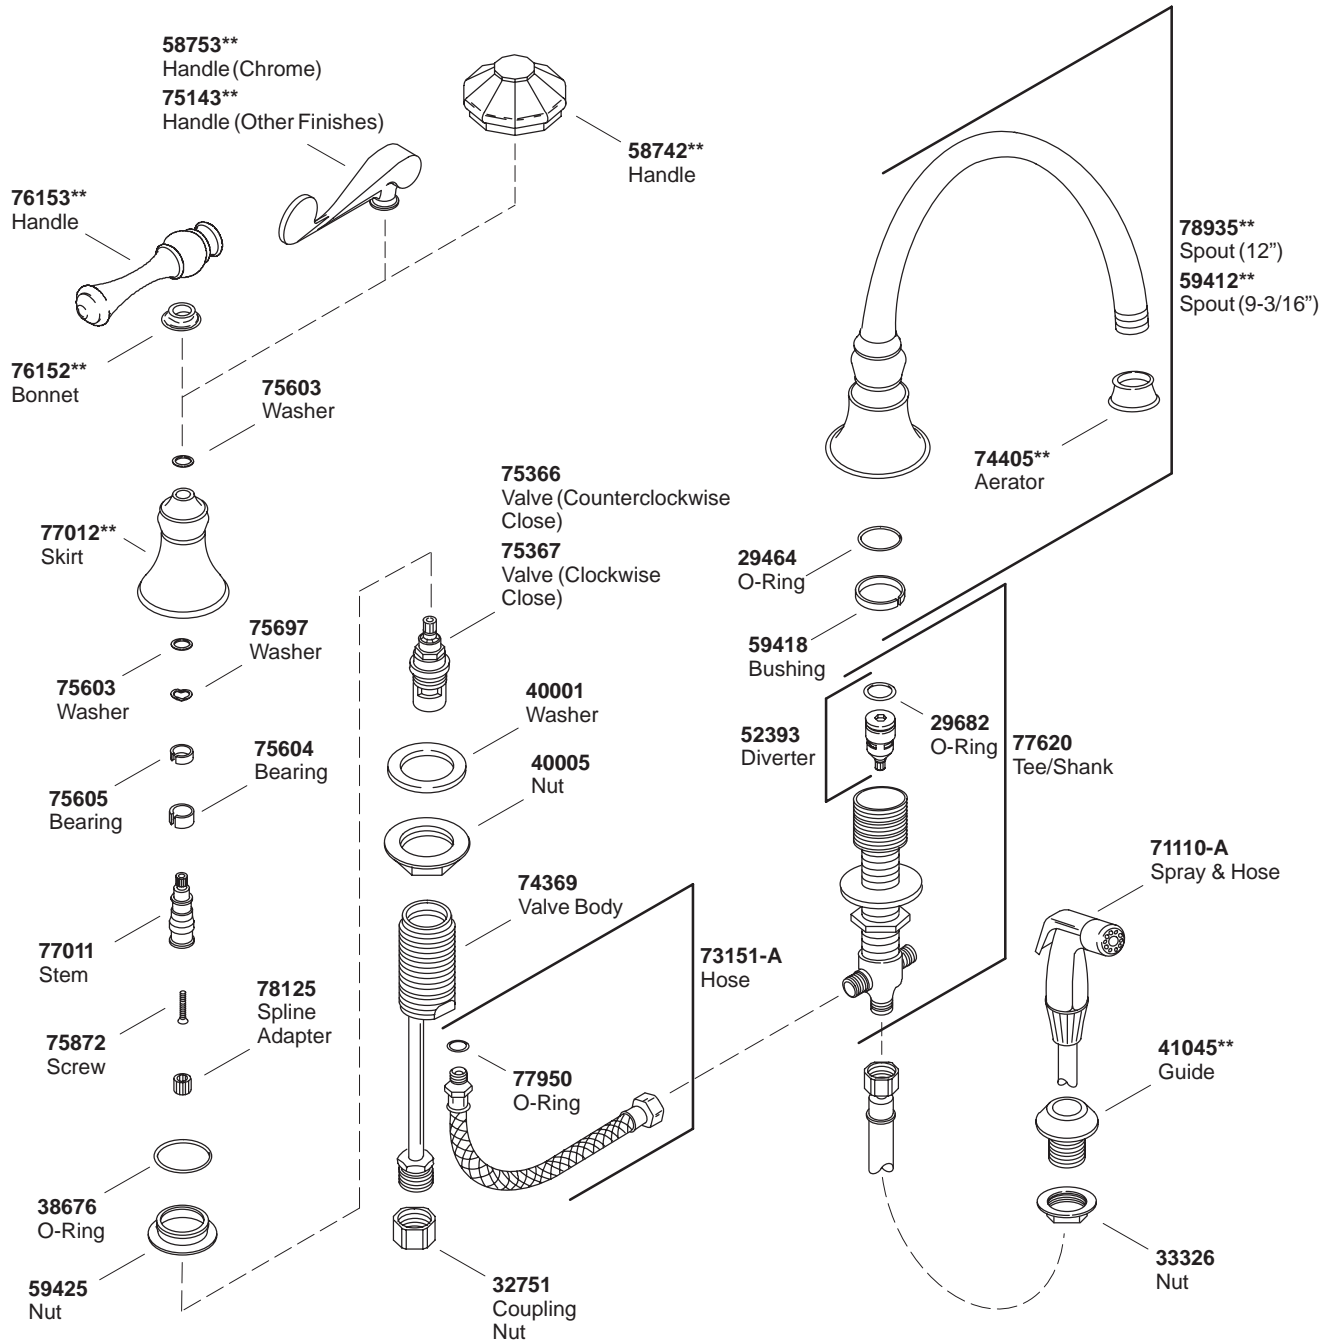

# KOHLER® SERVICE PARTS

## REVIVAL™ KITCHEN SINK FAUCET

K#	9-3/16" Swing Spout	12" Swing Spout	Scroll Lever Handle	Traditional Lever Handle	Dome Handle
K-16109-4-**-DB	X		X		
K-16109-4A-**-DB	X			X	
K-16109-8-**-DB	X				X
K-16111-4-**-DB		X	X		
K-16111-4A-**-DB		X		X	