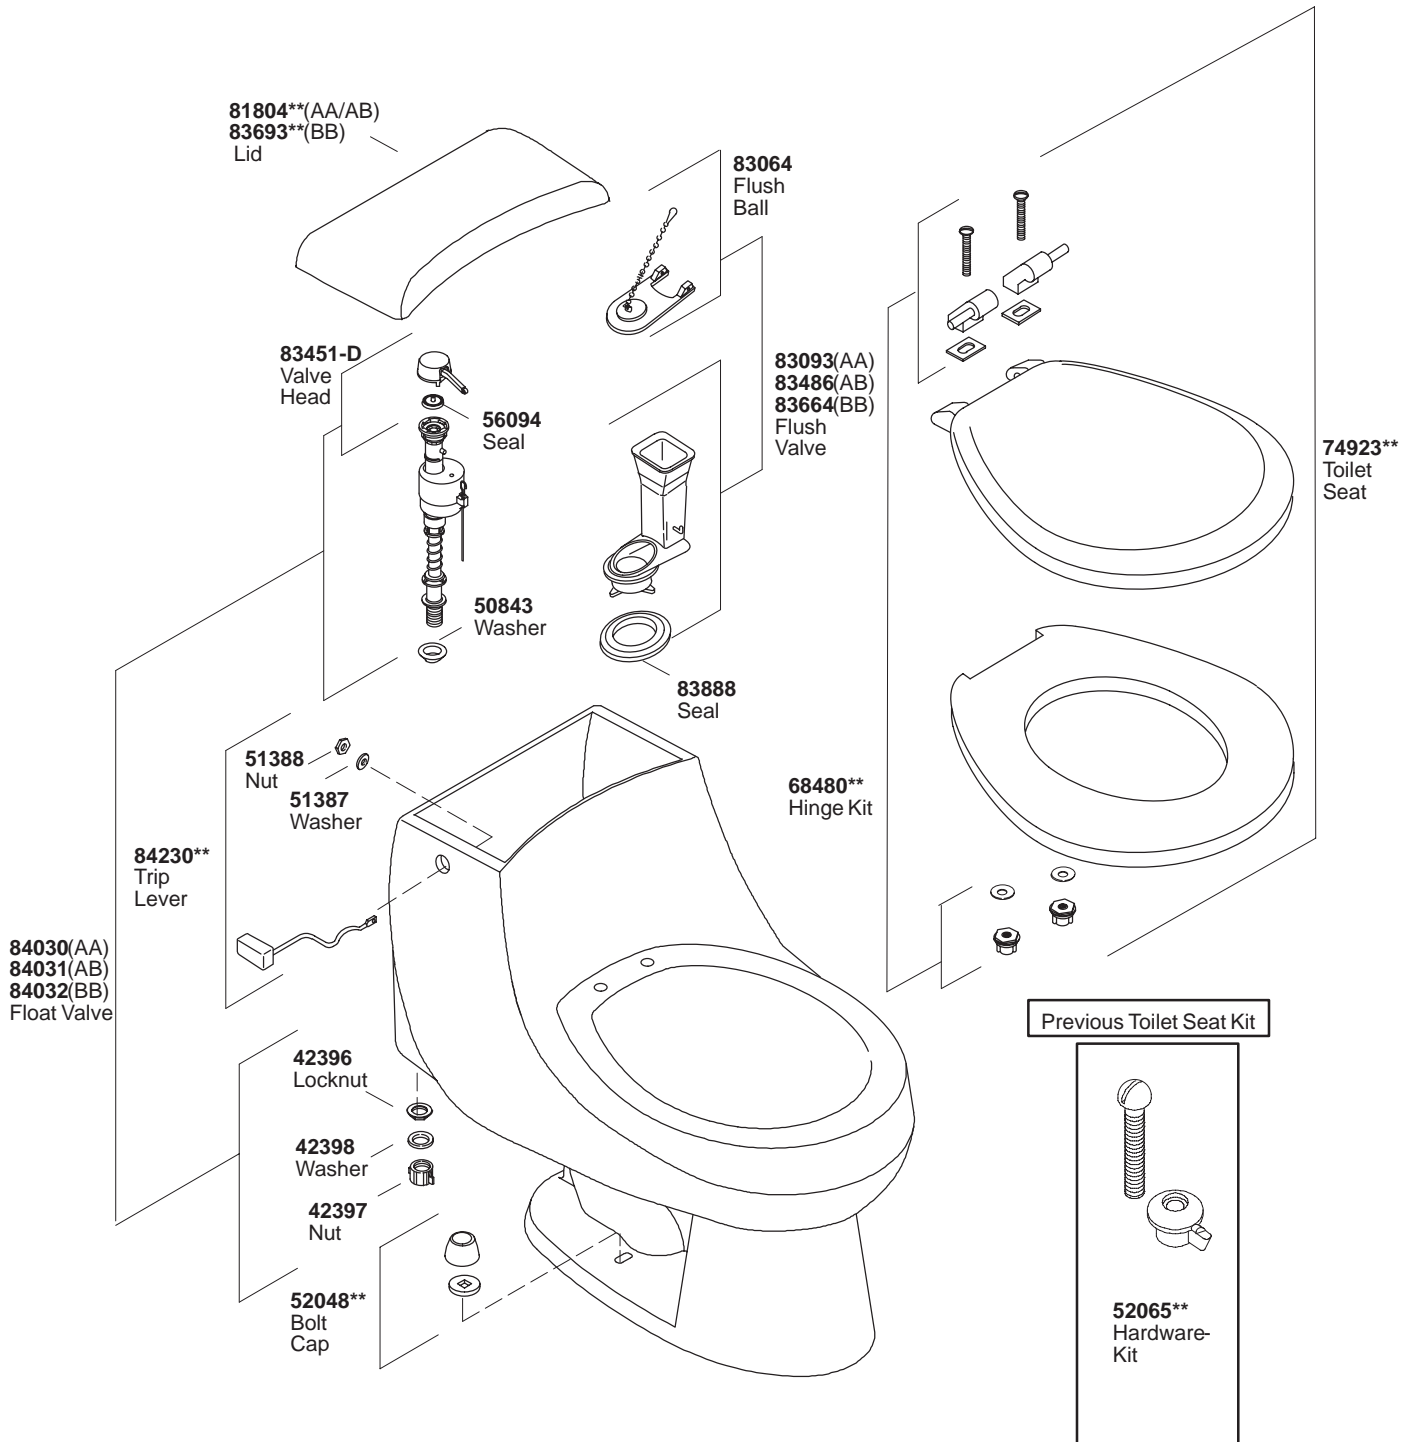

K#	Bowl
K-3434-**-AA/AB/BB	Round

\*\*Finish/color code must be specified when ordering.