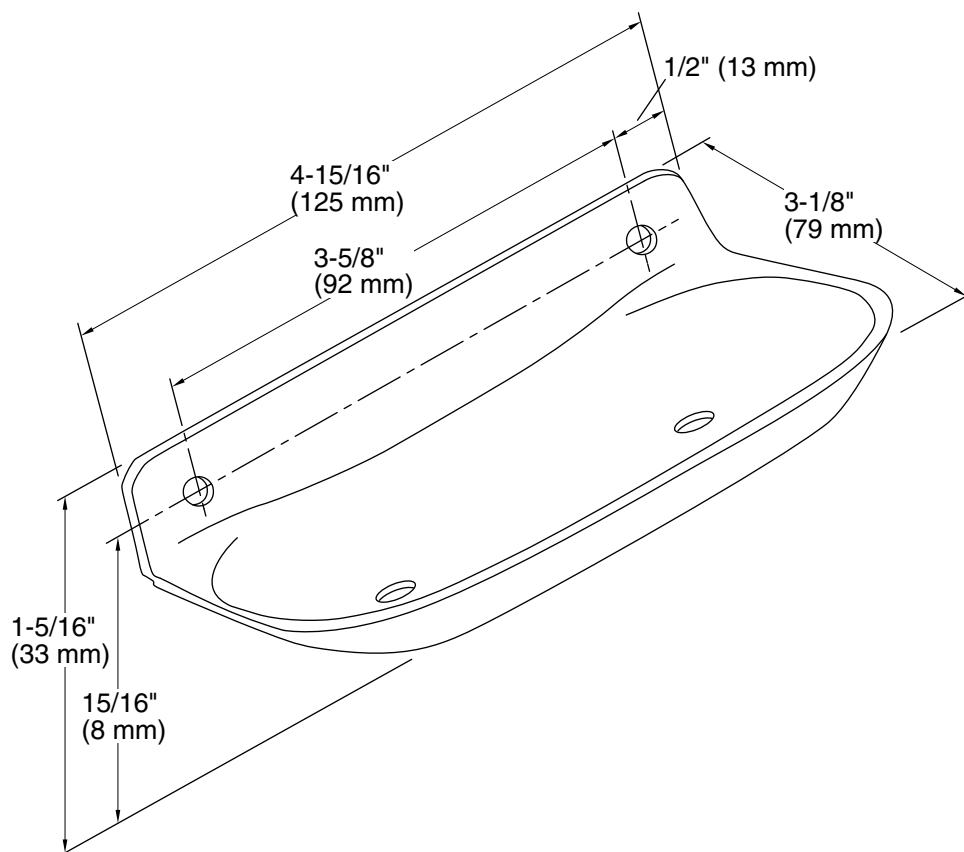

Features

- Bright chrome soap dish with drainage holes.
- Solid brass construction for durability and reliability.
- For use with Brockway™ wash sink.

Material

- KOHLER finishes resist corrosion and tarnishing.

Color	Code	Description
-------	------	-------------

	BC	Bright Chrome
--	----	---------------

Technical Information

All product dimensions are nominal.

Material: Brass

Notes

Install this product according to the installation guide.