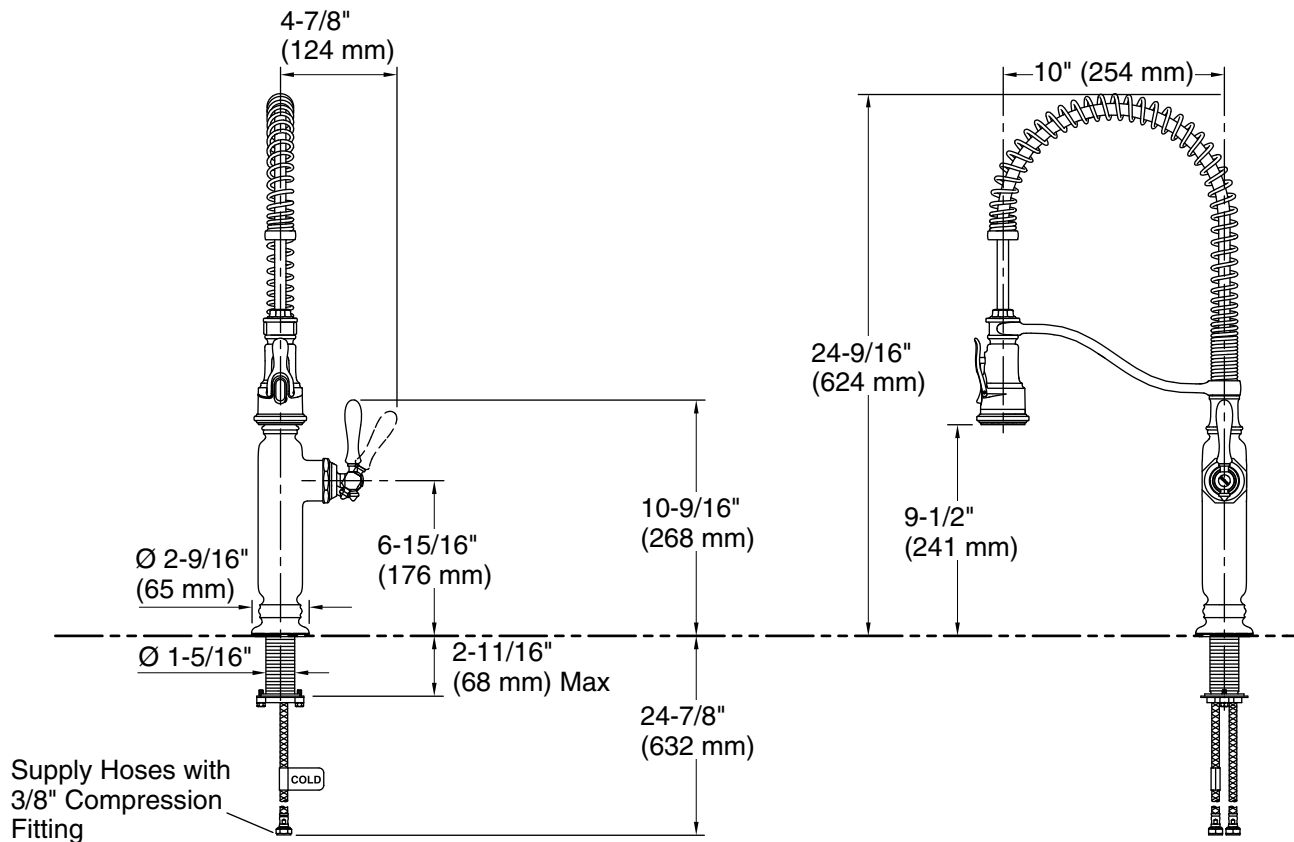

Technical Information

All product dimensions are nominal.

Faucet:

Flow rate: 1.5 gal/min (5.7 l/min)
 Pressure: 60 psi (4.1 bar)
 Valve body: Composite

Notes

Install this product according to the installation instructions.