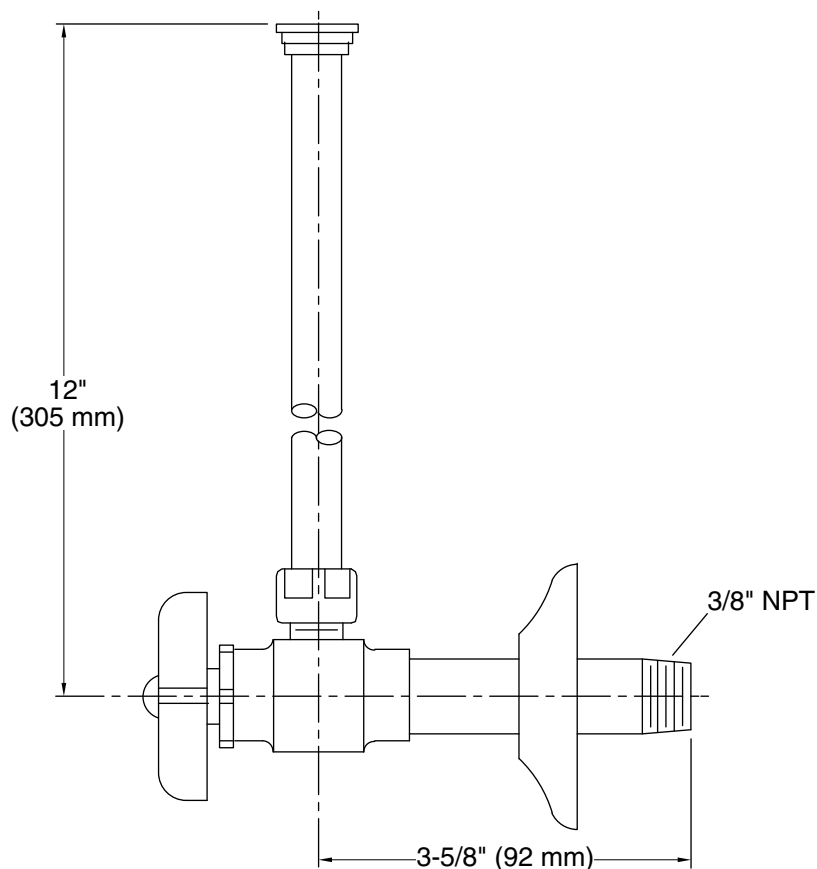

KOHLER® Faucets

Angle Supply with Stop (single) K-7637

Features

- Compression valve.
- Annealed vertical tube with supply flange.
- 3/8 NPT connection with flange.
- Four-arm handle stop.

Material

- Brass construction.

THE BOLD LOOK
OF **KOHLER®**

Technical Information

All product dimensions are nominal.

Notes

Install this product according to the installation guide.