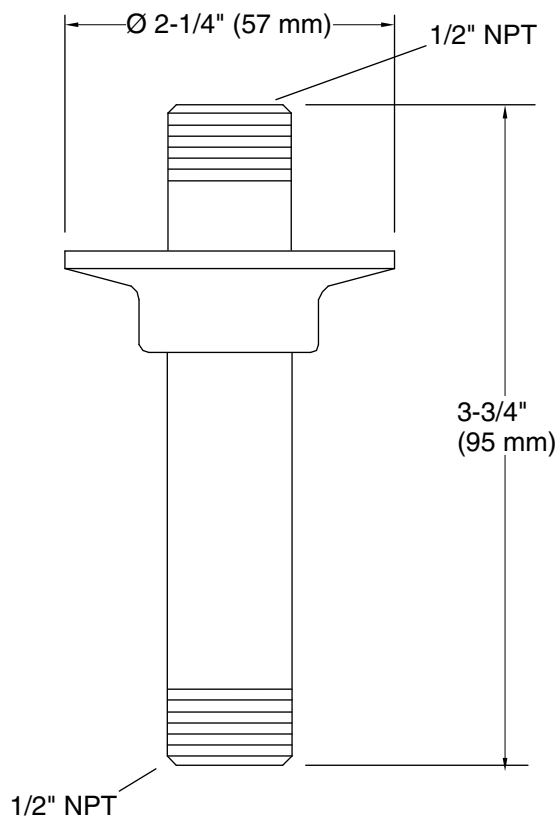

Features

- 1/2" NPT connections.
- Includes flange.
- 3" (76 mm) straight shower arm.

Material

- Brass construction.
- KOHLER finishes resist corrosion and tarnishing.

Installation

- Ceiling-mount.

Recommended Products/Accessories

Technical Information

All product dimensions are nominal.

Notes

Install this product according to the installation instructions.