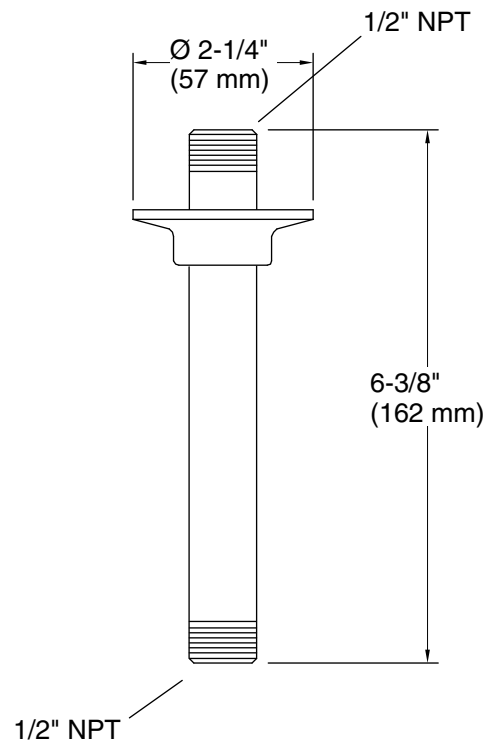

Features

- 1/2" NPT connection.
- For use with overhead rainheads.
- 6" (152 mm) shower arm.

Material

- Brass construction.
- KOHLER finishes resist corrosion and tarnishing.

Installation

- Ceiling-mount.

Recommended Products/Accessories

Technical Information

All product dimensions are nominal.

Notes

Install this product according to the installation instructions.