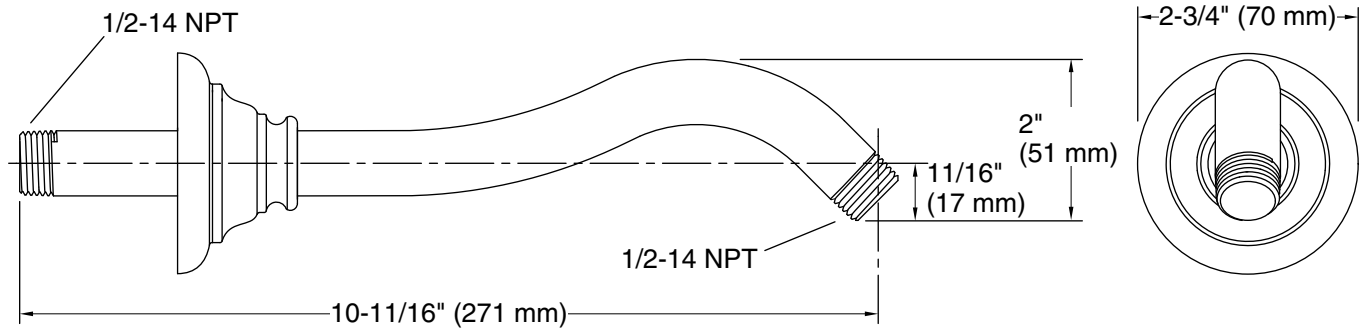

Technical Information

All product dimensions are nominal.

Notes

Measure your actual product for roughing-in details.