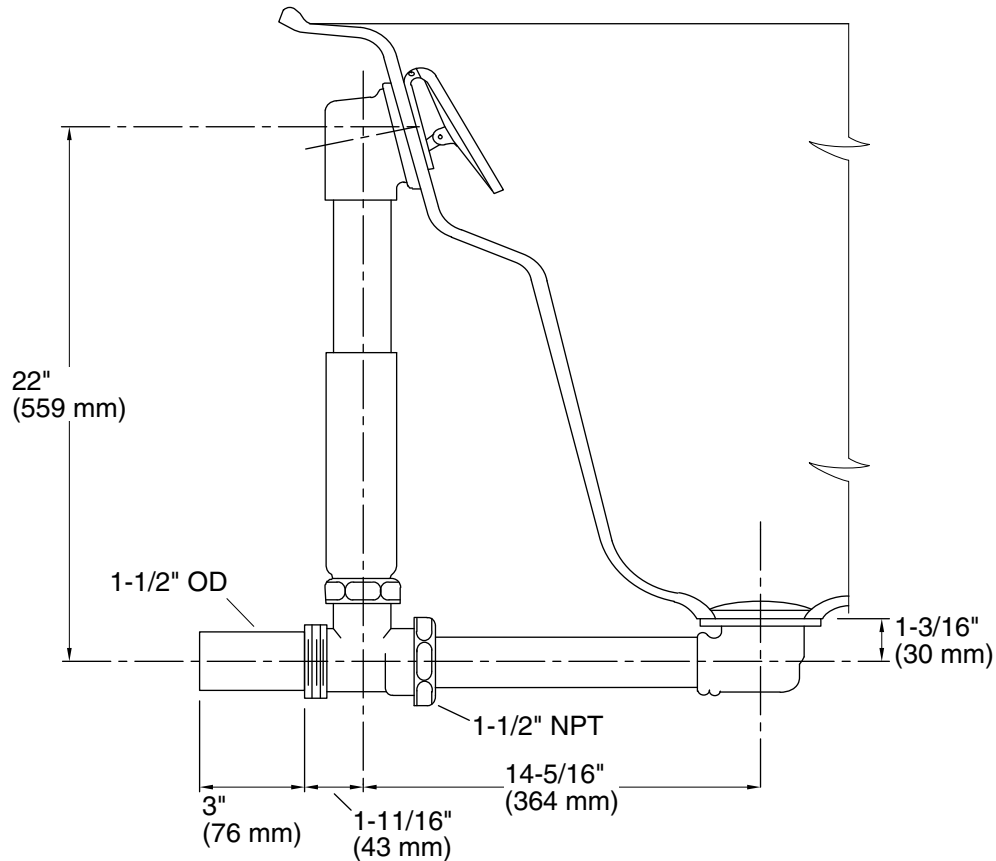

Features

- 17-gauge brass construction.
- Brass tailpiece.
- 1-1/2" NPT connection.
- Supports both above- and through-the-floor installations.
- For use with most Tea-for-Two® 66" x 36" baths, BubbleMassage™ air baths, and whirlpools.

Technical Information

All product dimensions are nominal.

Notes

Install this product according to the installation guide.

ADA compliant when installed to the specific requirements of these regulations.