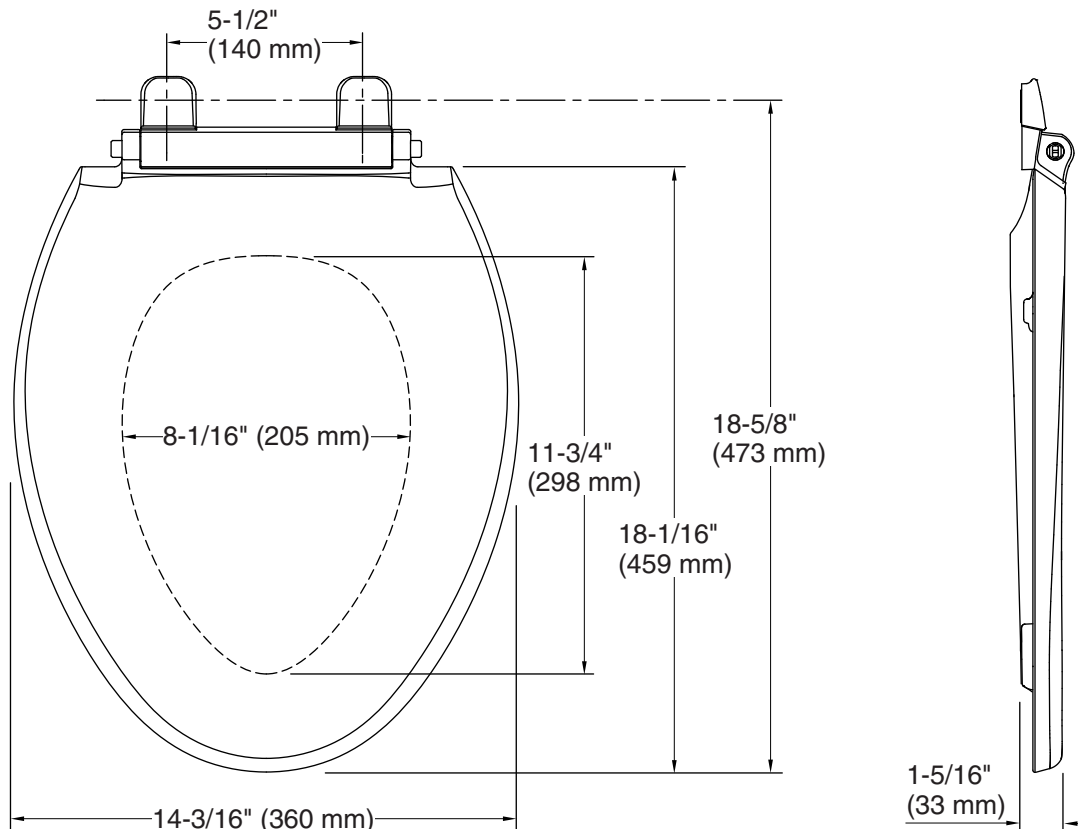

Glenbury™ Quiet-Close™

Elongated Toilet Seat

K-4733

Features

- Quiet-Close™ prevents slamming by slowly bringing the toilet seat and lid to a gentle close.
- Grip-Tight bumpers hold seat firmly in place.
- Quick-Release™ hinges allow seat to be unlatched from toilet for easy removal and convenient cleaning; no tools required.
- Quick-Attach® hardware for fast and secure installation.
- Color-matched plastic hinges.

Color	Code	Description
	0	White
	96	Biscuit
	47	Almond
	NY	Dune
	95	Ice™ Grey
	G9	Sandbar
	K4	Cashmere
	58	Thunder™ Grey
	7	Black Black™

Technical Information

All product dimensions are nominal.

Seat shape type: Elongated

Seat front type: Closed-front

Seat-mounting holes: 5-1/2" (140 mm)

Notes

Install this product according to the installation guide.