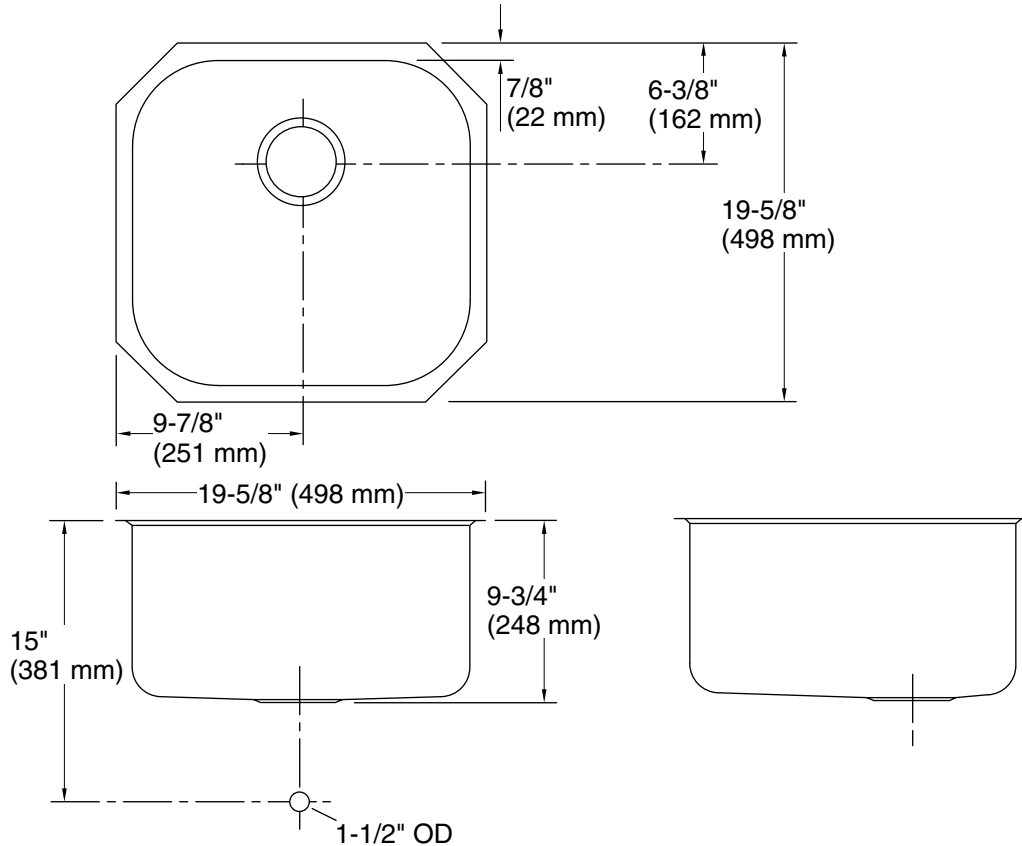

Undertone®
Under-Mount Kitchen Sink
K-3335

Features

- 24-inch minimum base cabinet width.
- Single bowl.
- 9-1/2-inch depth provides generous workspace.
- No faucet holes.
- SilentShield® sound-absorption technology offers quieter performance.
- Includes installation hardware.

Optional Products/Accessories

- K-8813 Manual Sink Strainer with Tailpiece
- K-8814 Sink Strainer
- K-11352 Disposal Flange with Stopper

Included Components

Product consists of:

- 91915 Hardware Kit

Codes/Standards

ASME A112.19.3/CSA B45.4

**Lifetime Limited Warranty for
KOHLER® Stainless Steel Sinks**

See website for detailed warranty information.

Technical Information

All product dimensions are nominal.

Bowl configuration:	Single
Installation:	Under-mount
Min. base cabinet width:	24" (610 mm)
Bowl area (Only):	Length: 17-7/8" (454 mm) Width: 17-7/8" (454 mm) Bowl depth: 9-1/2" (241 mm)
Drain hole:	3-5/8" (92 mm)
Template:	113196-7, required, included