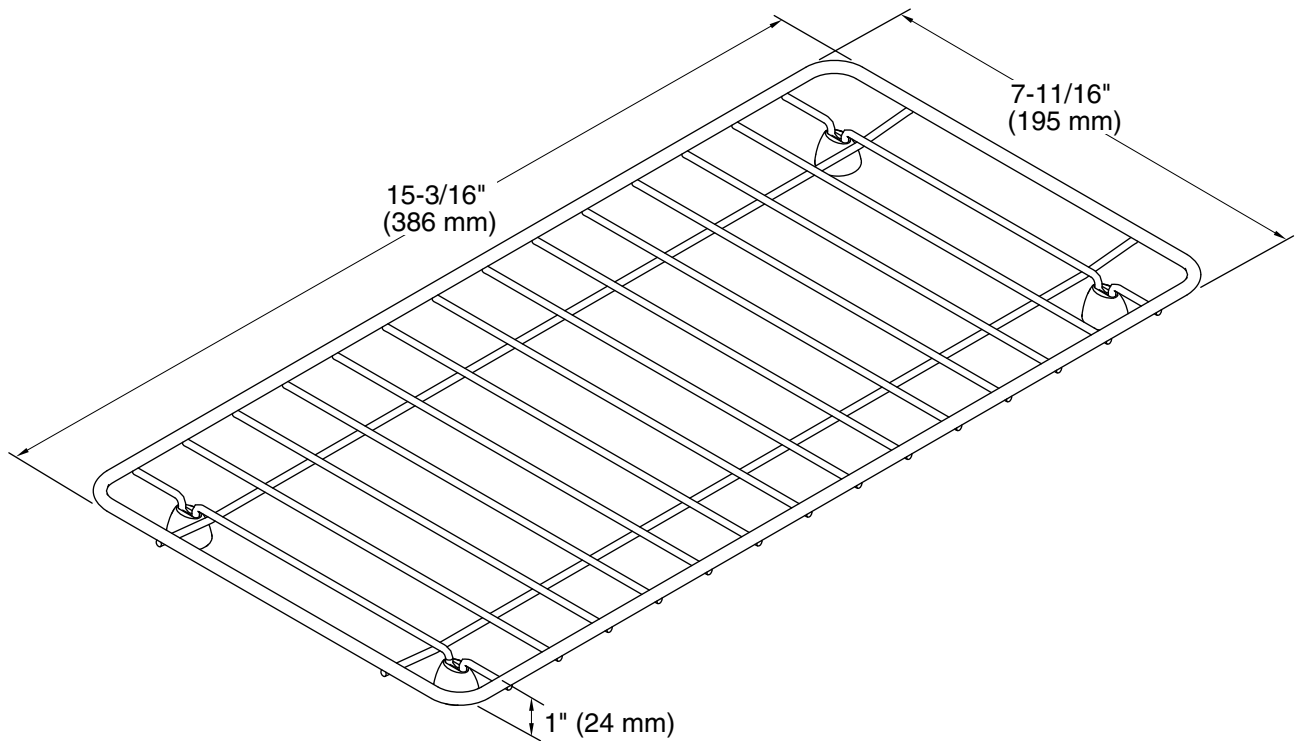

Technical Information

All product dimensions are nominal.

Material: Stainless Steel