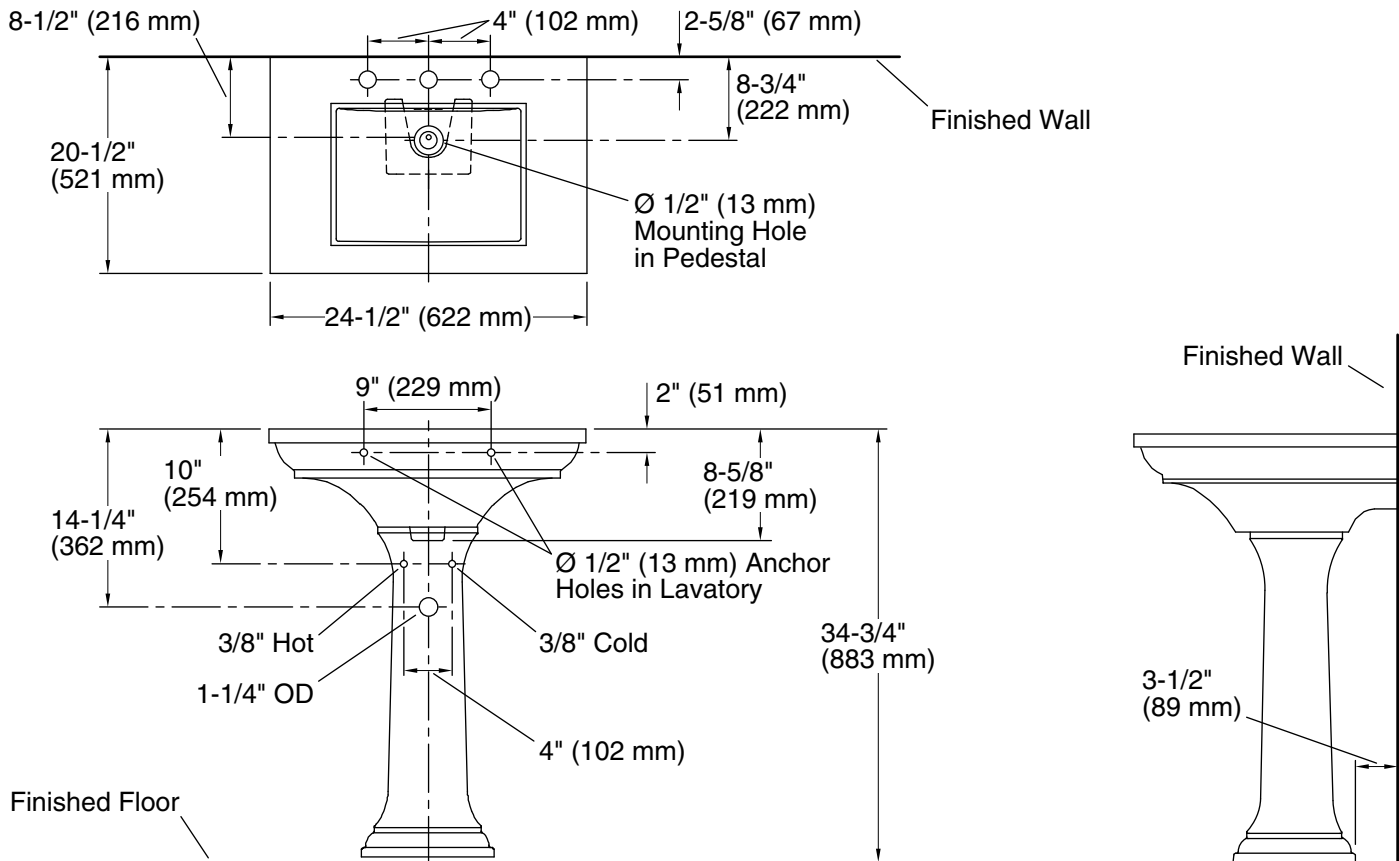

Memoirs® Stately

Pedestal Bathroom Sink

K-2344-8

Features

- 8-inch center faucet holes.
- Elegant rectangular basin.
- Overflow drain.
- Combination consists of the K-29999-8 basin and the K-2267 pedestal.
- Coordinates with other products in the Memoirs collection.

Material

- Fireclay.

Installation

- Pedestal.

Recommended Products/Accessories

- K-7605-P Angle Supply with Stop (pair)
- K-23726 Drain treatment
- K-23725 Cast iron cleaner

Included Components

Product consists of:

THE BOLD LOOK
OF **KOHLER**®

Technical Information

All product dimensions are nominal.

Bowl configuration:	Single
Installation:	Pedestal
Bowl area (Only):	Length: 15-1/2" (394 mm) Width: 11-5/8" (295 mm) Water depth: 5" (127 mm)
Number of deck holes:	3
Faucet hole spacing:	8" (203 mm)
Faucet hole(s):	1-3/8" (35 mm)
Drain hole:	1-3/4" (44 mm)