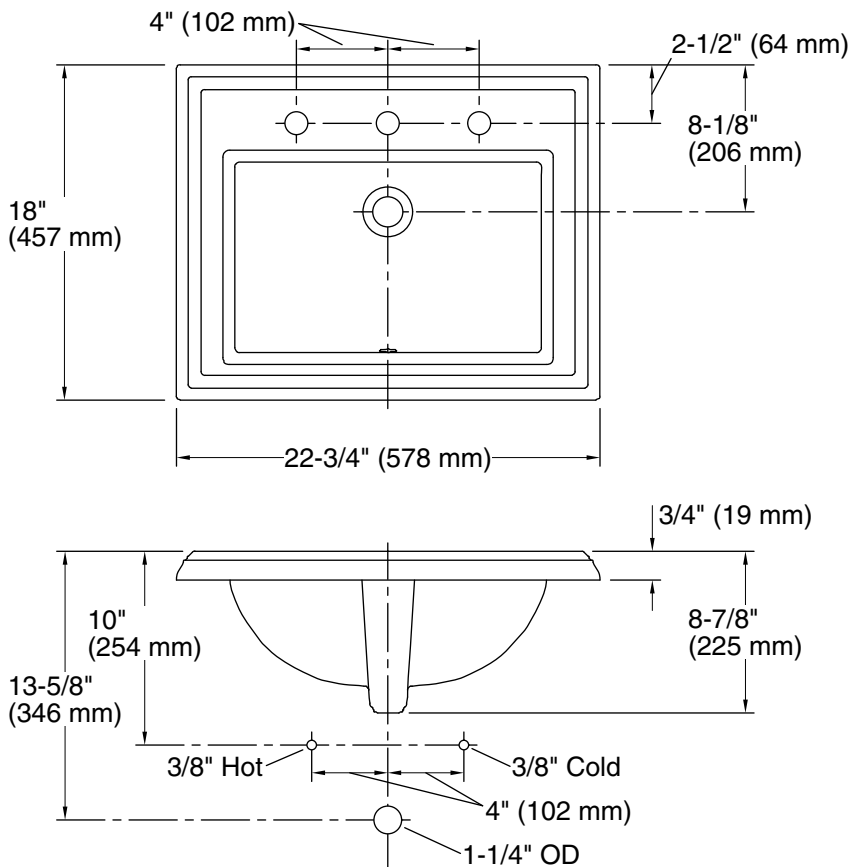

Memoirs® Stately

Drop-in Bathroom Sink
K-2337-8

Features

- 8-inch center faucet holes.
- Elegant rectangular basin.
- Overflow drain.
- Coordinates with other products in the Memoirs collection.

Material

- Vitreous china.

THE BOLD LOOK
OF **KOHLER**®

Technical Information

All product dimensions are nominal.

Bowl configuration:	Single
Installation:	Drop-in
Bowl area (Only):	Length: 17" (432 mm) Width: 10" (254 mm) Water depth: 5" (127 mm)
Number of deck holes:	3
Faucet hole spacing:	8" (203 mm)
Faucet hole(s):	1-3/8" (35 mm)
Drain hole:	1-3/4" (44 mm)
Template:	1003676, required, included