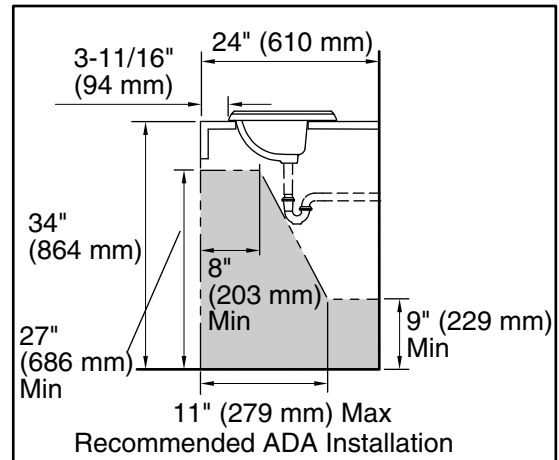

Memoirs® Stately

Drop-in Bathroom Sink
K-2337-8

Features

- 8-inch center faucet holes.
- Elegant rectangular basin.
- Overflow drain.
- Coordinates with other products in the Memoirs collection.

Material

- Vitreous china.

THE BOLD LOOK
OF **KOHLER**®

Technical Information

All product dimensions are nominal.

Bowl configuration:	Single
Installation:	Drop-in
Bowl area (Only):	Length: 17" (432 mm) Width: 10" (254 mm) Water depth: 5" (127 mm)
Number of deck holes:	3
Faucet hole spacing:	8" (203 mm)
Faucet hole(s):	1-3/8" (35 mm)
Drain hole:	1-3/4" (44 mm)
Template:	1003676, required, included