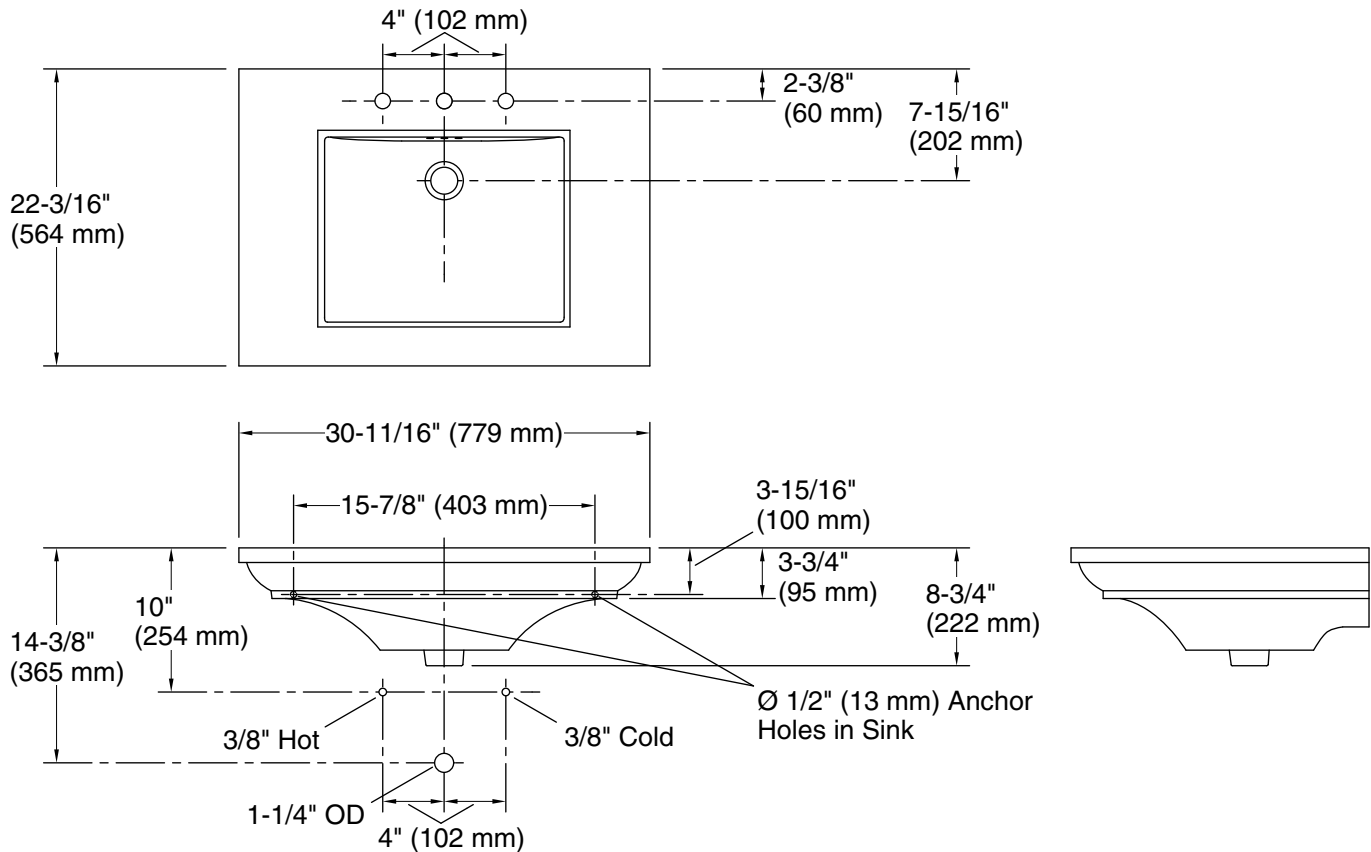

Features

- 8-inch center faucet holes.
- Elegant rectangular basin.
- Overflow drain.
- Combines with the K-2267 pedestal to create the K-2268-8 Memoirs pedestal sink.
- Combines with the K-6880 or K-30003 console table legs to create a Memoirs console table.
- Coordinates with other products in the Memoirs collection.

Technical Information

All product dimensions are nominal.

Bowl configuration:	Single
Installation:	Pedestal, Console table
Bowl area (Only):	Length: 19" (483 mm) Width: 14" (356 mm) Water depth: 5-1/2" (140 mm)
Number of deck holes:	3
Faucet hole spacing:	8" (203 mm)
Faucet hole(s):	1-3/8" (35 mm)
Drain hole:	1-3/4" (44 mm)