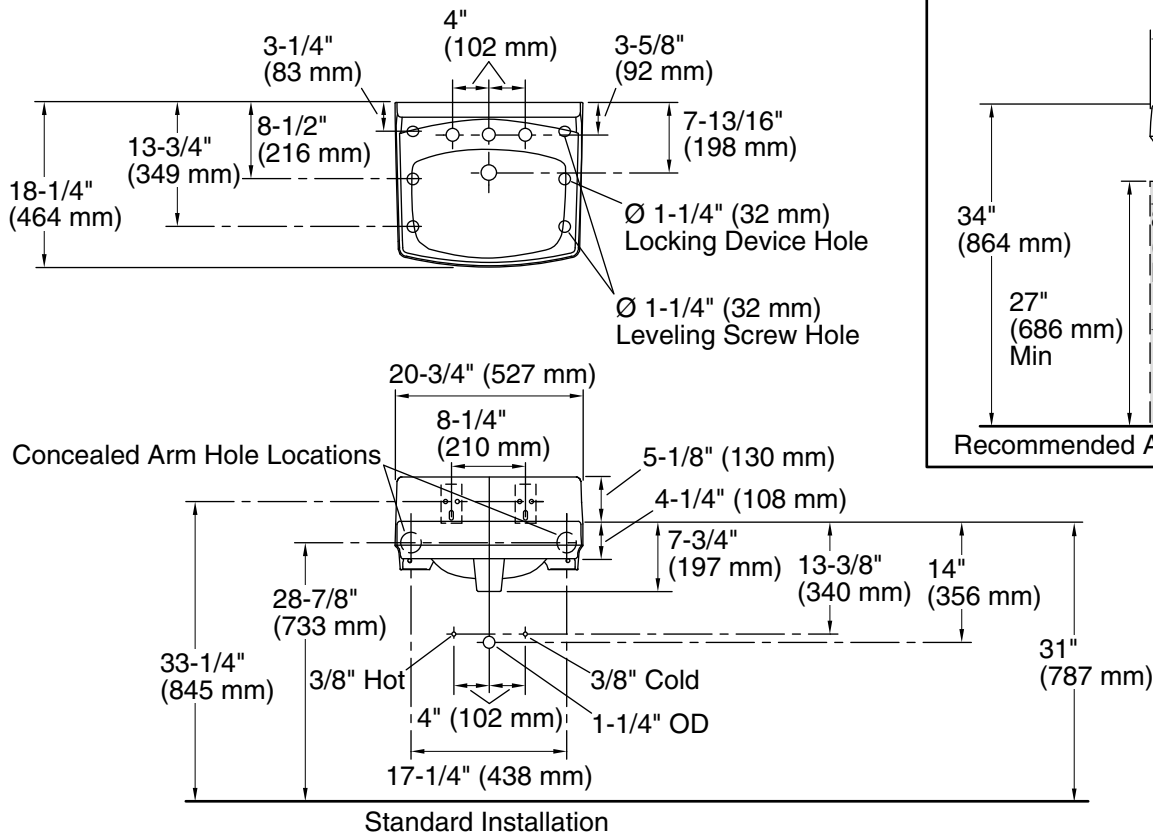

### Technical Information

All product dimensions are nominal.

Bowl configuration:	Single
Installation:	Wall-mount
Bowl area (Center):	Length: 10" (254 mm) Width: 15" (381 mm) With overflow: Yes Water depth: 3-1/4" (83 mm)
With overflow:	Yes
Number of deck holes:	3
Faucet hole spacing:	8" (203 mm)
Faucet hole(s):	1-3/8" (35 mm)
Drain hole:	1-3/4" (44 mm)