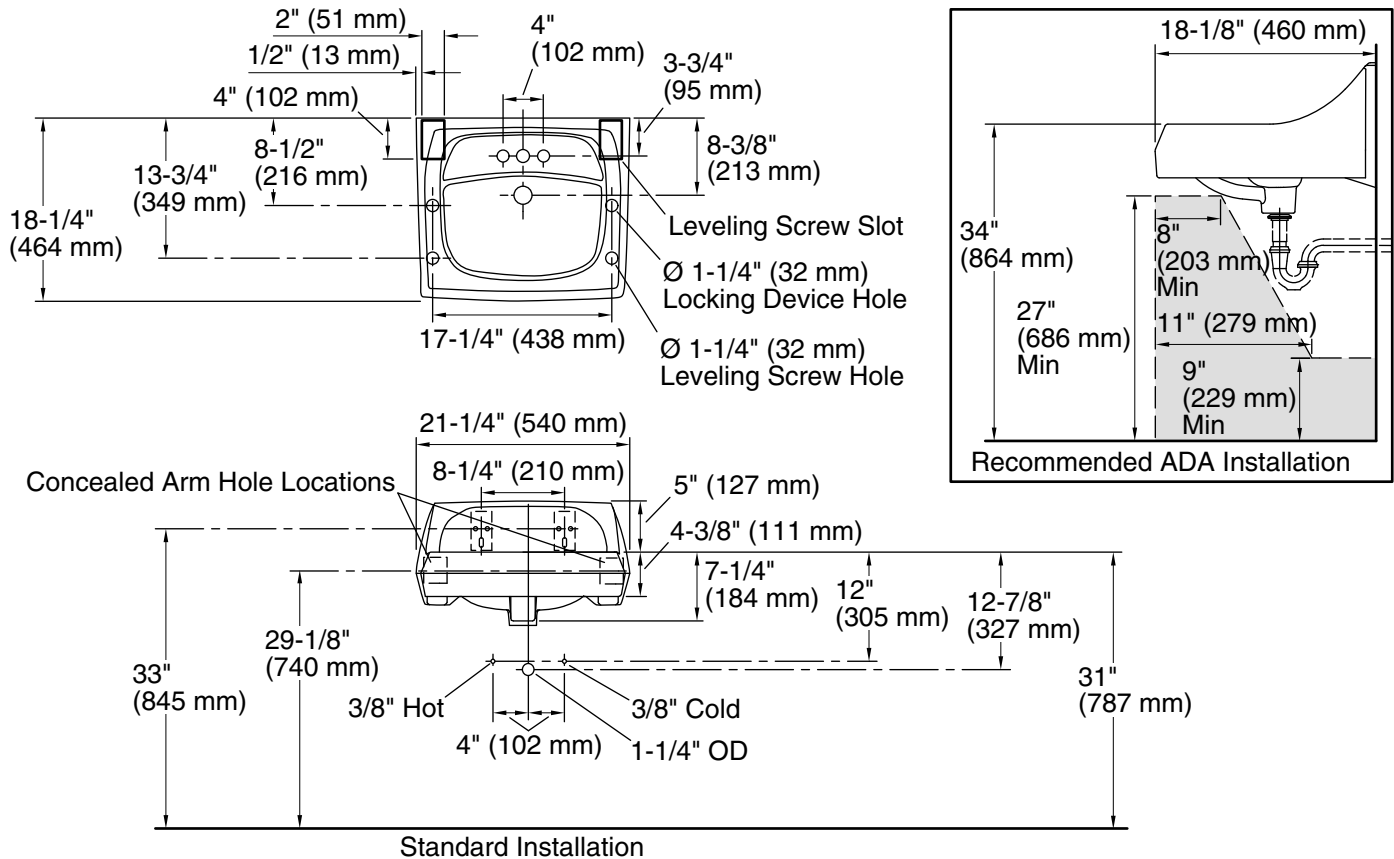

### Technical Information

All product dimensions are nominal.

Bowl configuration: Single

Installation: Wall-mount

Bowl area (Only): Length: 16" (406 mm)

Width: 10" (254 mm)

With overflow: Yes

Water depth: 3-1/8" (79 mm)

Number of deck holes: 3

Faucet hole spacing: 4" (102 mm)

Soap/Lotion hole: 1-1/4" (32 mm)

Drain hole: 1-3/4" (44 mm)